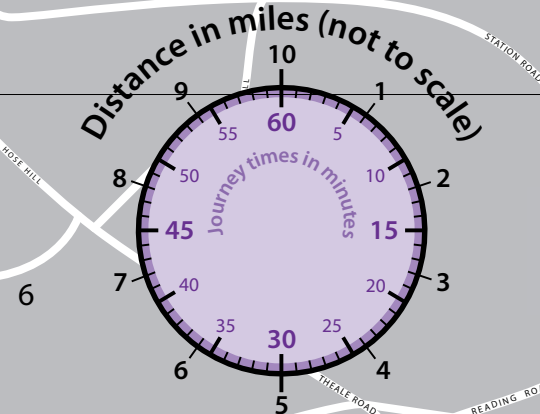

Legend

Reading Cycle Routes

- **R** South Reading Madejski Stadium & Whitley
- **R** South-East Reading & Wokingham RBH, Uni, Earley & Winnersh
- **R** East Reading & Woodley Newtown, Palmer Park & Bulmershe
- **R** North Reading Caversham & Emmer Green
- **R** West Reading Tilehurst & Prospect Park
- **R** South-West Reading Coley Park & Southcote
- **4** National Cycle Path
- **23** Busy junction, no cycling facilities, caution advised
- **RB** Ready Bike Cycle Hire
- **skB** Skate/BMX Park
- **P+** Cycle parking facilities
- **P+L** Park & Ride
- **RS** Railway Station
- **Town Centre Route**
- **Linking Route**

Cycle Facilities Key (for all route colours)

- Off-road cycle route (tarmac or path)
- Off-road cycle route (gravel or rough surface)
- On-road cycle route – traffic-calmed or quiet residential road
- On-road cycle route – one-way street
- On-road cycle way / shared bus lane (one direction)
- On-road cycle way / shared bus lane (both directions)
- On-road route without dedicated facilities
- Pedestrians only, cyclists dismount