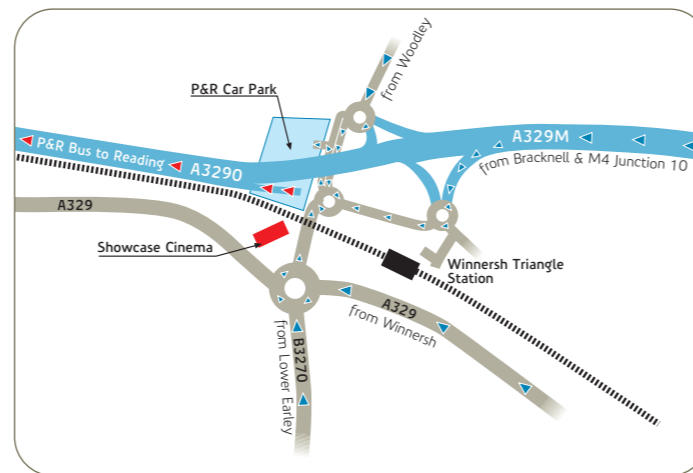

Route map for Parking at Loddon Bridge

Changes to the Park & Ride Service

Changes are being made to the Park & Ride service in order to provide a level of service which is sustainable in view of increased costs of provision and reductions in regular usage. The changes are:

- Earlier opening and first bus
- Later last bus
- Only the Park & Ride car park is used, not the Cinema side
- 15 minute frequency all day
- Additional stop in Market Place
- Fares were changed in October 2009 and new cheaper off peak & holiday fares introduced.

Parking at Loddon Bridge

Showcase Cinemas and Vinci Park welcome you to the Park & Ride car park which is open from 6.45am (8.00am on Saturdays) to 7.15pm.

Overnight parking is not permitted.

There are security staff and CCTV during the hours of opening, and more than 500 car park spaces. Please note that at Christmas and other busy times there may be changed parking arrangements and the car park may become full. Parking in the Cinema car park is not permitted and customers may be directed to the alternative Park & Ride service near M4 junction 11.

Loddon Bridge car park is located adjacent to the River Loddon and on rare occasions may flood. Customers can call the message line on 0118 989 2891 to check if the car park is closed. The car park will be closed upon receipt of a Floodwatch warning.

Parking is at owners risk at all times.

Please buy tickets on the bus, which covers the cost of car park provision and the bus ride.