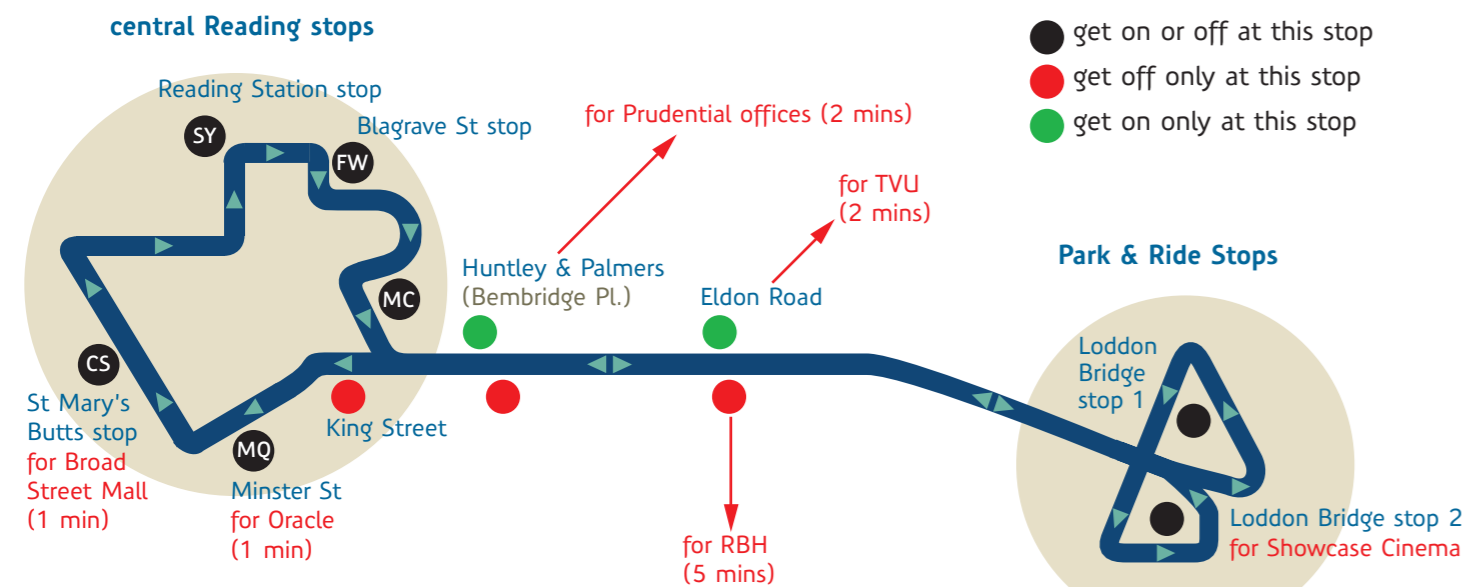

park & ride

Fasttrack 500

Loddon Bridge Park & Ride to Reading

Revised route guide
from 11 January 2010

Revised timetable
Earlier & later car park opening

quality travel for Reading & Wokingham

Route map for Loddon Bridge Park & Ride

If you're coming into Reading by car from the east, use Park & Ride from Loddon Bridge. It's just off Junction 10 of the M4 near Winnersh Triangle, so it's easy to find and easy to use.

Park & Ride buses take you quickly into central Reading, every 15 minutes each way all day on Mondays to Saturdays.

Buses are wheelchair and buggy accessible.

For Royal Berks Hospital
 Alight at Kings Road/Elton Road. Walk forward to corner of Eldon Road and turn left. Walk up Eldon Road and continue over traffic lights to Craven Road. Walk up Craven Road to hospital main entrance on the right.

Parking at Loddon Bridge

Showcase Cinemas and Vinci Park welcome you to the Park & Ride car park which is open from 6.45am (8.00am on Saturdays) to 7.15pm.

Overnight parking is not permitted.

There are security staff and CCTV during the hours of opening, and more than 500 car park spaces. Please note that at Christmas and other busy times there may be changed parking arrangements and the car park may become full. Parking in the Cinema car park is not permitted and customers may be directed to the alternative Park & Ride service near M4 junction 11.