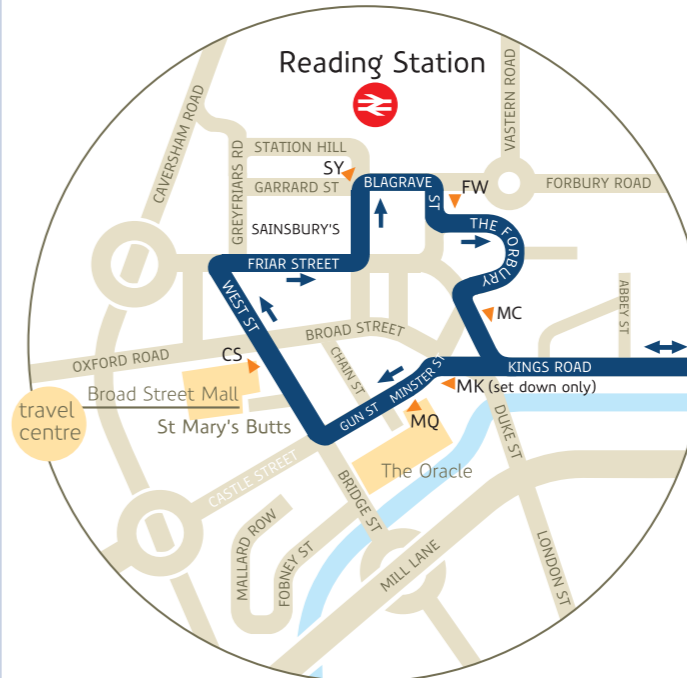

where to get on & off in central Reading

getting on and off ▲

about fares

Tickets can be purchased from the bus driver using cash or from the Travel Centre, Broad Street Mall.

Cash fares - peak times Monday - Friday before 12 noon
Adult return £4.00
Child return £1.80
Fastsaver 12 £21.00 (gives 6 return trips at £3.50 each)
Morning Family 5 - available from 9.30am Mon-Fri
Return £6.50 (up to 5 people from one car, max 3 adults)

Off peak and Saturday fares
Available from 12 noon Mon - Fri, anytime Saturdays

Also available from 9.30am Mon - Fri during school holidays; 15-19 Feb, 1-16 Apr, 31 May-4 Jun, 23 July-3 Sept.

Adult return £3.00
Child return £1.50
Off Peak Family 5 £5.00 return (up to 5 people from one car, max 3 adults)

Smartcard Fares for regular travellers

buy from the Travel Centre, Broad Street Mall (9.00am - 5.30pm Mon-Sat).
Fastsaver 12 £21.00 (gives 6 return trips at £3.50 each, can also be topped up on the bus)
Fastsaver 26 £45.50 (gives 13 return trips at £3.50 each)
Fastsaver 40 £69.95 (gives 20 return trips at £3.50 each)
Fastsaver tickets can be used at any time

Concessionary fares

Concessionary passes issued by English local authorities are valid in accordance with scheme conditions.
English authorities - after 9.30am Mon-Fri, anytime Sat
Berkshire authorities - after 9.00am Mon-Fri, anytime Sat
Reading Borough - valid anytime.