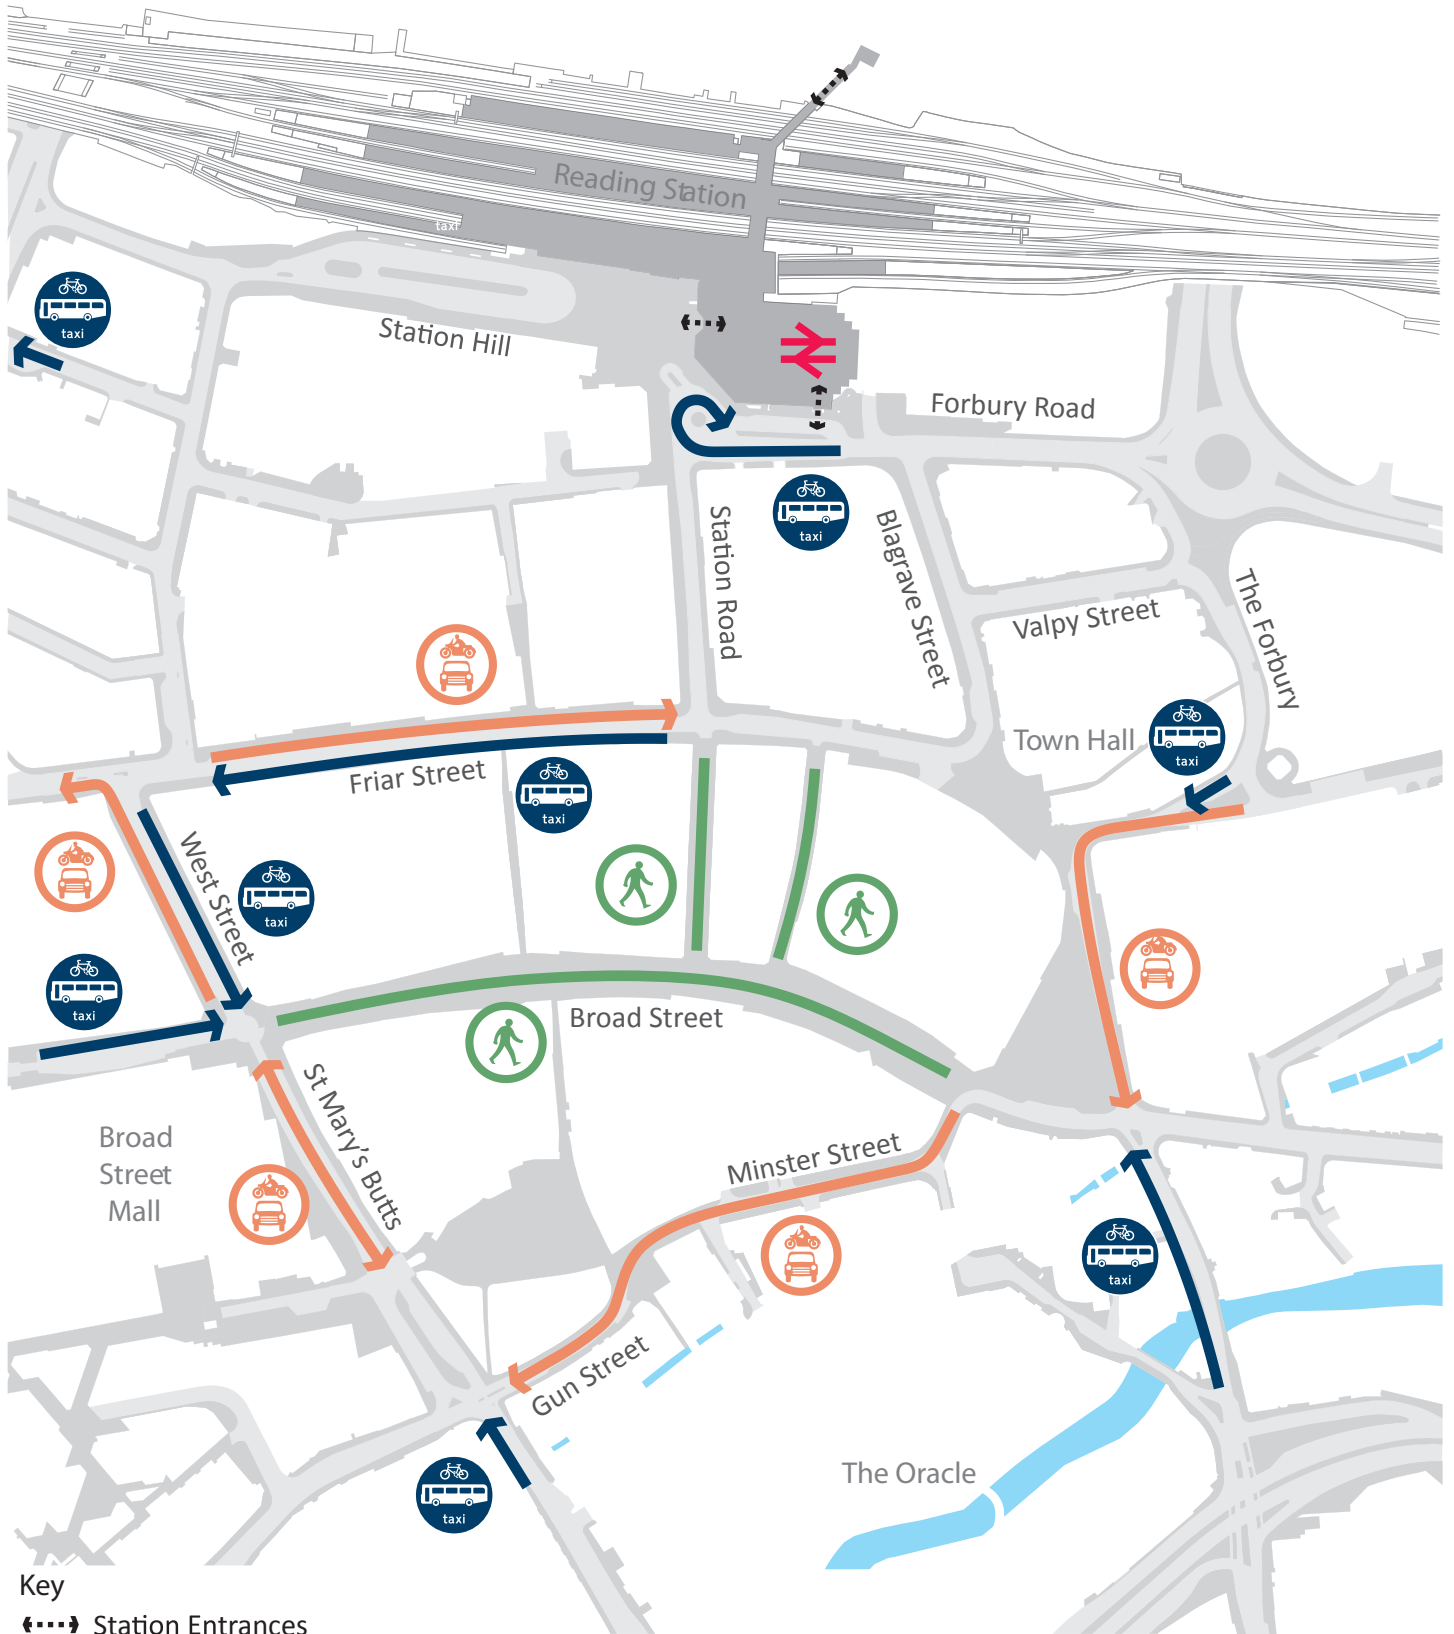

Reading Town Centre Access Restrictions

- Key**
- Station Entrances
 - No motor vehicles 7am - 11am & 4pm - 7pm except for buses, Wheelchair accessible taxis and permit holders
 - Pedestrian zone 10am - 6pm
 - Cycle, bus and Wheelchair accessible taxi only

Access Restrictions