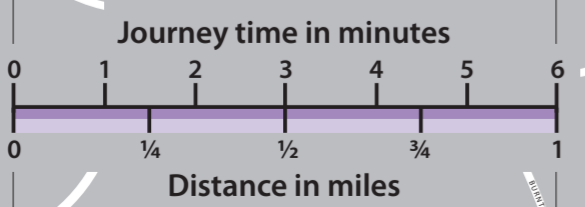

Legend

Reading Cycle Routes

- **R** South Reading: Madejski Stadium & Whitley
- **R** South-East Reading & Wokingham: RBH, Uni, Earley & Winnersh
- **R** East Reading & Woodley: Newtown, Palmer Park & Bulmershe
- **R** North Reading: Caversham & Emmer Green
- **R** West Reading: Tilehurst & Prospect Park
- **R** South-West Reading: Coley Park & Southcote
- **Town Centre Route** (Purple line)
- **Linking Route** (Brown line)
- **4** National Cycle Path
- Busy junction, no cycling facilities, caution advised
- Ready Bike Cycle Hire
- Skate/BMX Park
- Cycle parking facilities
- Park & Ride
- Railway Station

Cycle Facilities Key (for all route colours)

- Traffic-free cycle route
- On-road cycle route/facilities
- On-road cycle route - one-way street
- Pedestrian zone