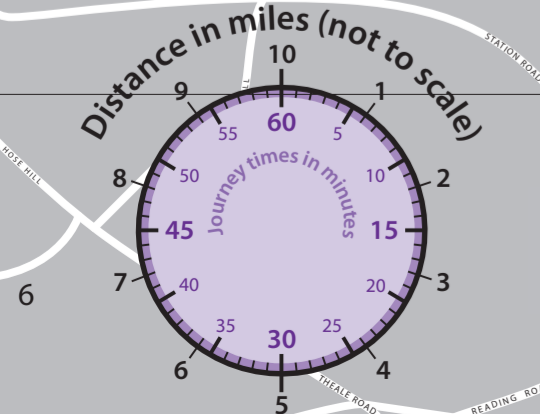

Legend

Reading Cycle Routes

- **R** South Reading: Madejski Stadium & Whitley
- **R** South-East Reading & Wokingham: RBH, Uni, Earley & Winnersh
- **R** East Reading & Woodley: Newtown, Palmer Park & Bulmershe
- **R** North Reading: Caversham & Emmer Green
- **R** West Reading: Tilehurst & Prospect Park
- **R** South-West Reading: Coley Park & Southcote
- **Town Centre Route** (Purple line)
- **Linking Route** (Brown line)
- **4** National Cycle Path
- Busy junction, no cycling facilities, caution advised
- Ready Bike Cycle Hire
- Skate/BMX Park
- Cycle parking facilities
- Park & Ride
- Railway Station

Cycle Facilities Key (for all route colours)

- Traffic-free cycle route
- On-road cycle route/facilities
- On-road cycle route - one-way street
- Pedestrian zone