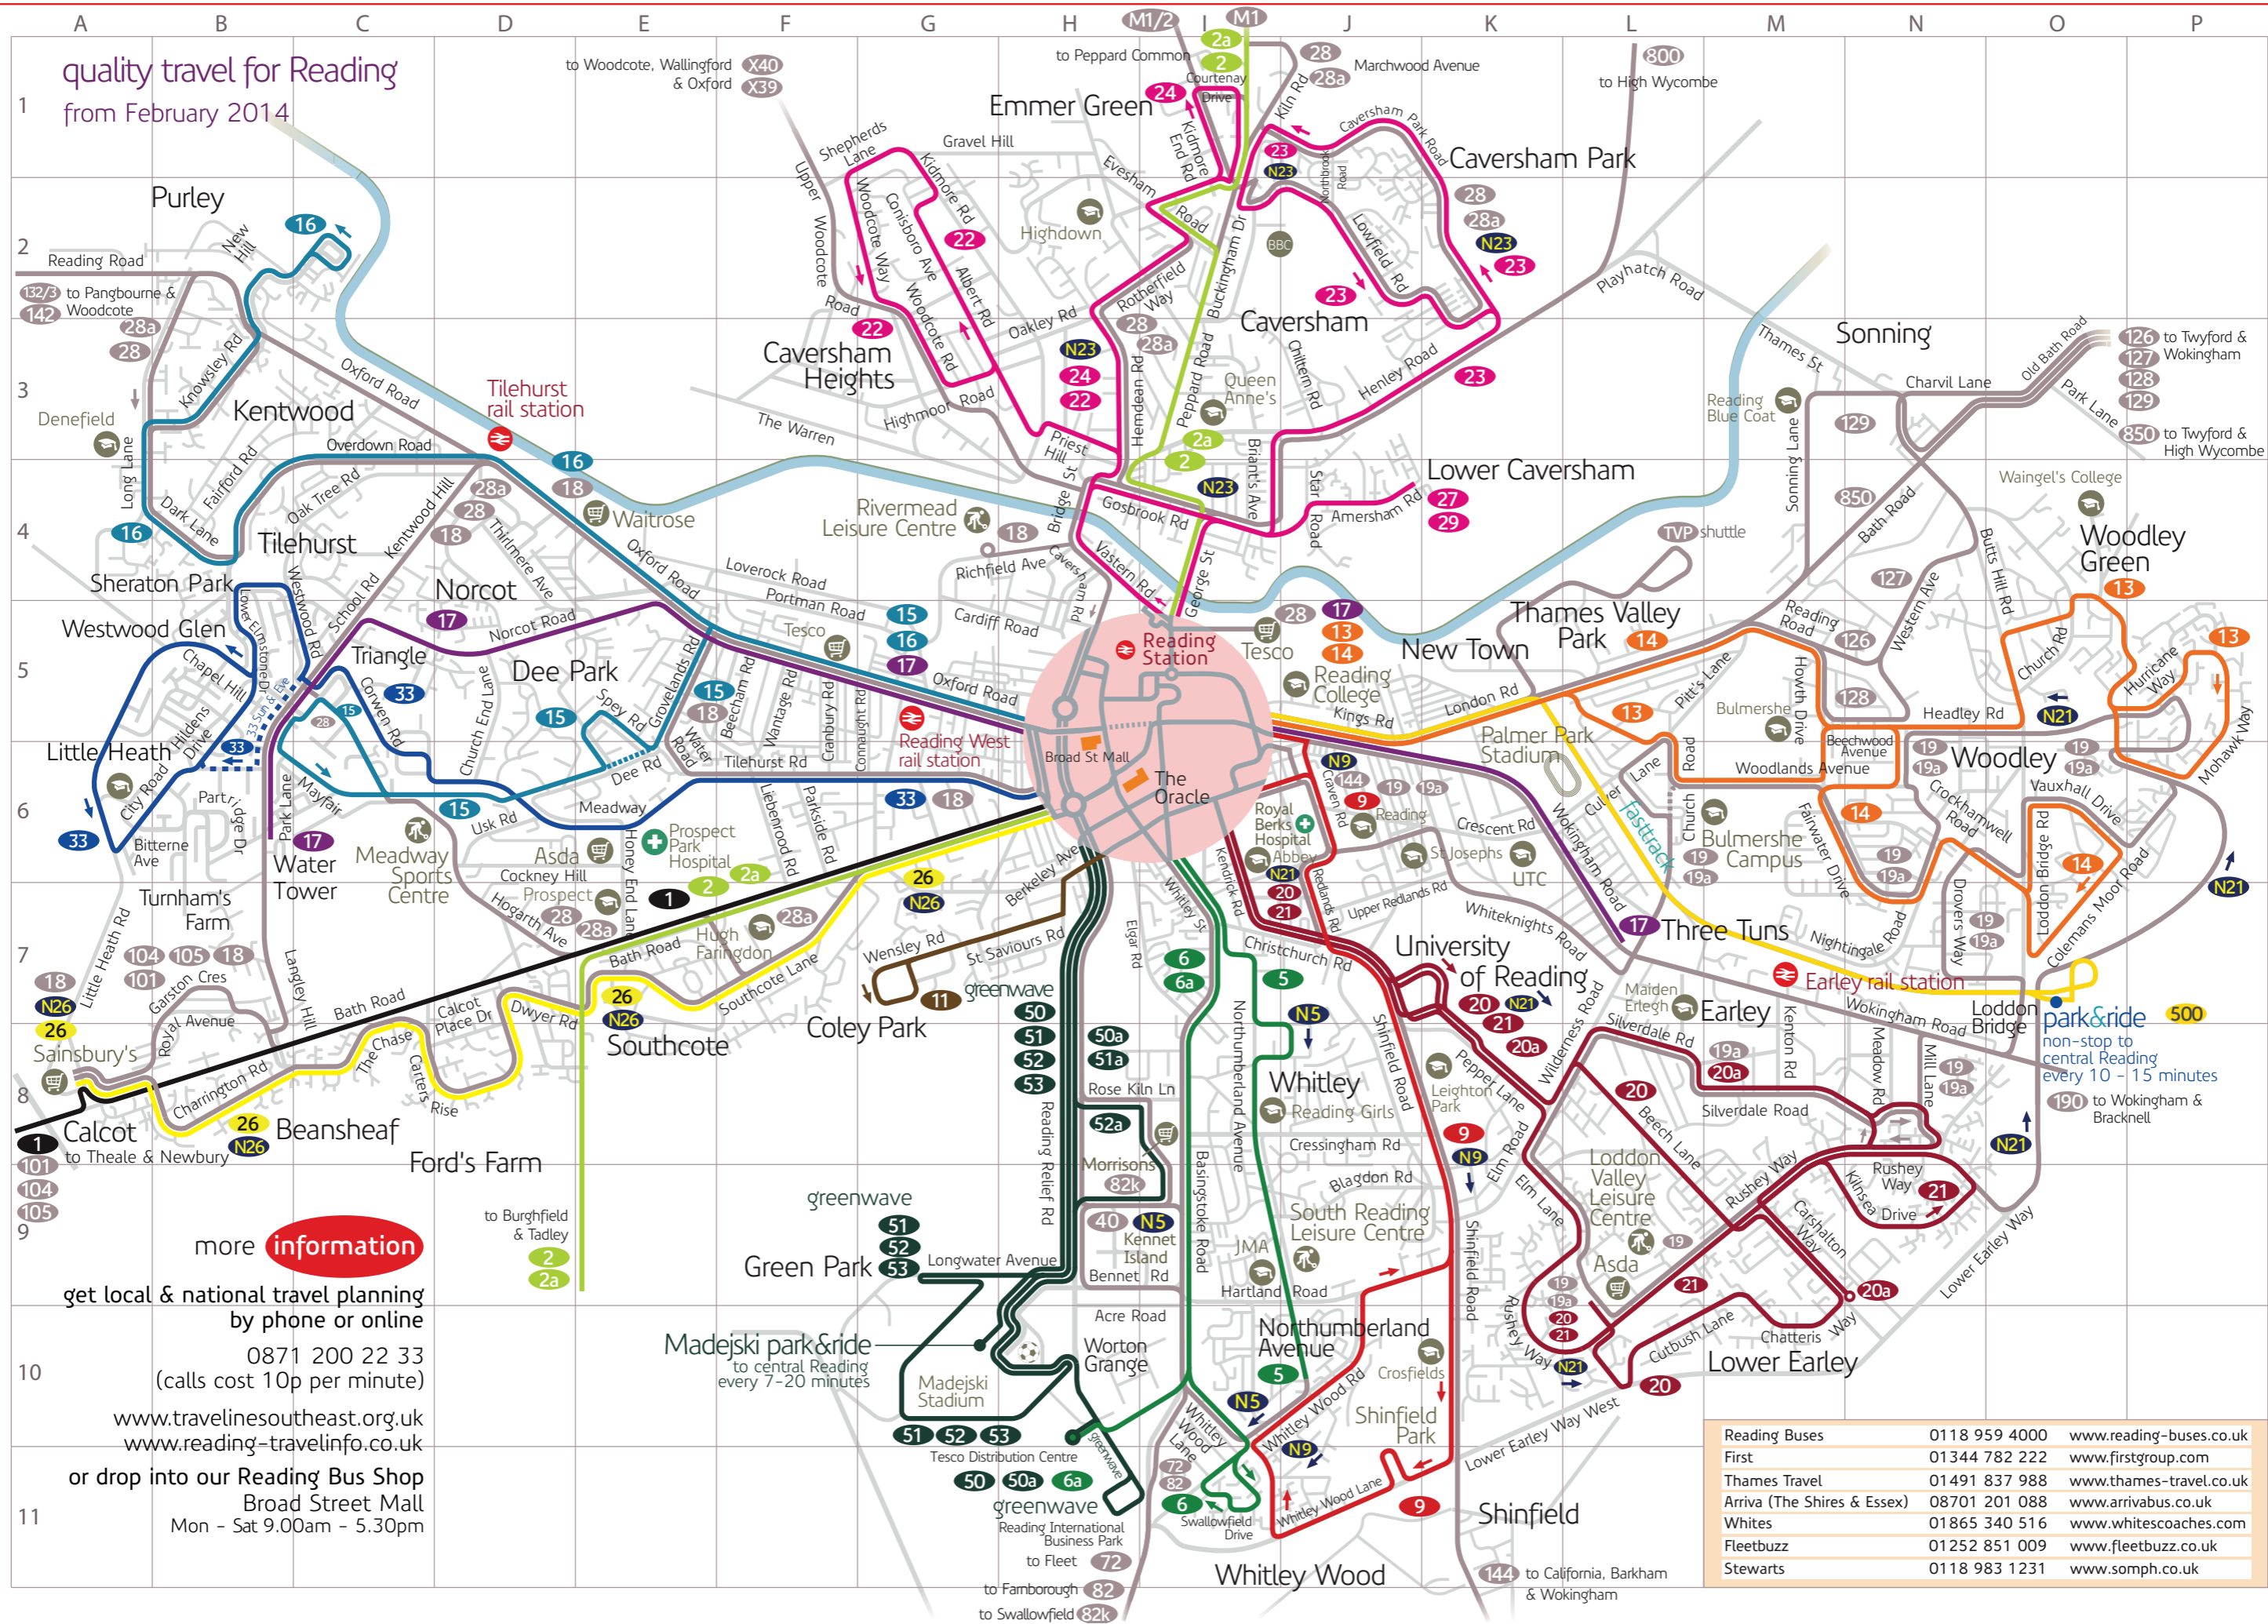

quality travel for Reading
from February 2014

more **information**
get local & national travel planning
by phone or online
0871 200 22 33
(calls cost 10p per minute)
www.travelinesoutheast.org.uk
www.reading-travelinfo.co.uk
or drop into our Reading Bus Shop
Broad Street Mall
Mon - Sat 9.00am - 5.30pm

Reading Buses	0118 959 4000	www.reading-buses.co.uk
First	01344 782 222	www.firstgroup.com
Thames Travel	01491 837 988	www.thames-travel.co.uk
Arriva (The Shires & Essex)	08701 201 088	www.arrivabus.co.uk
Whites	01865 340 516	www.whitescoaches.com
Fleetbuzz	01252 851 009	www.fleetbuzz.co.uk
Stewarts	0118 983 1231	www.somph.co.uk